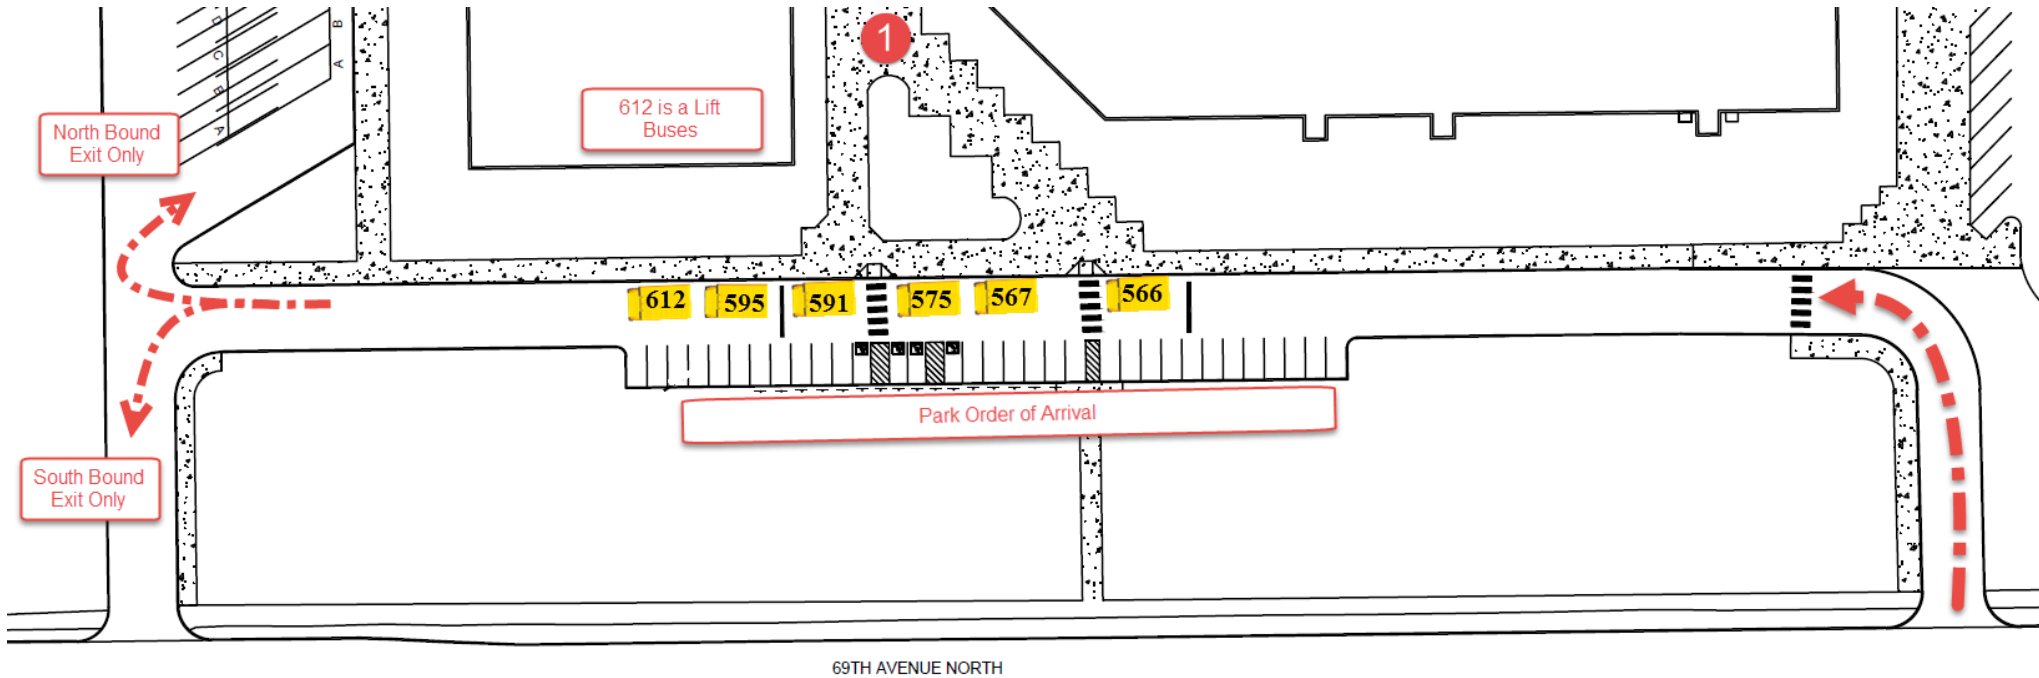

MAPLE GROVE MIDDLE

OSSEO AREA SCHOOLS

ISD 279

7000 Hemlock Ln N Maple Grove, MN 55443 8:10 AM – 2:40 PM

Drop: 7:50 AM Pull: 2:47

Big Bus and Sports Shuttle Lot (West Side of Building)

7000 Hemlock Ln N Maple Grove, MN 55443 8:10 AM – 2:40 PM

Special Education Lot (South Side of Building)