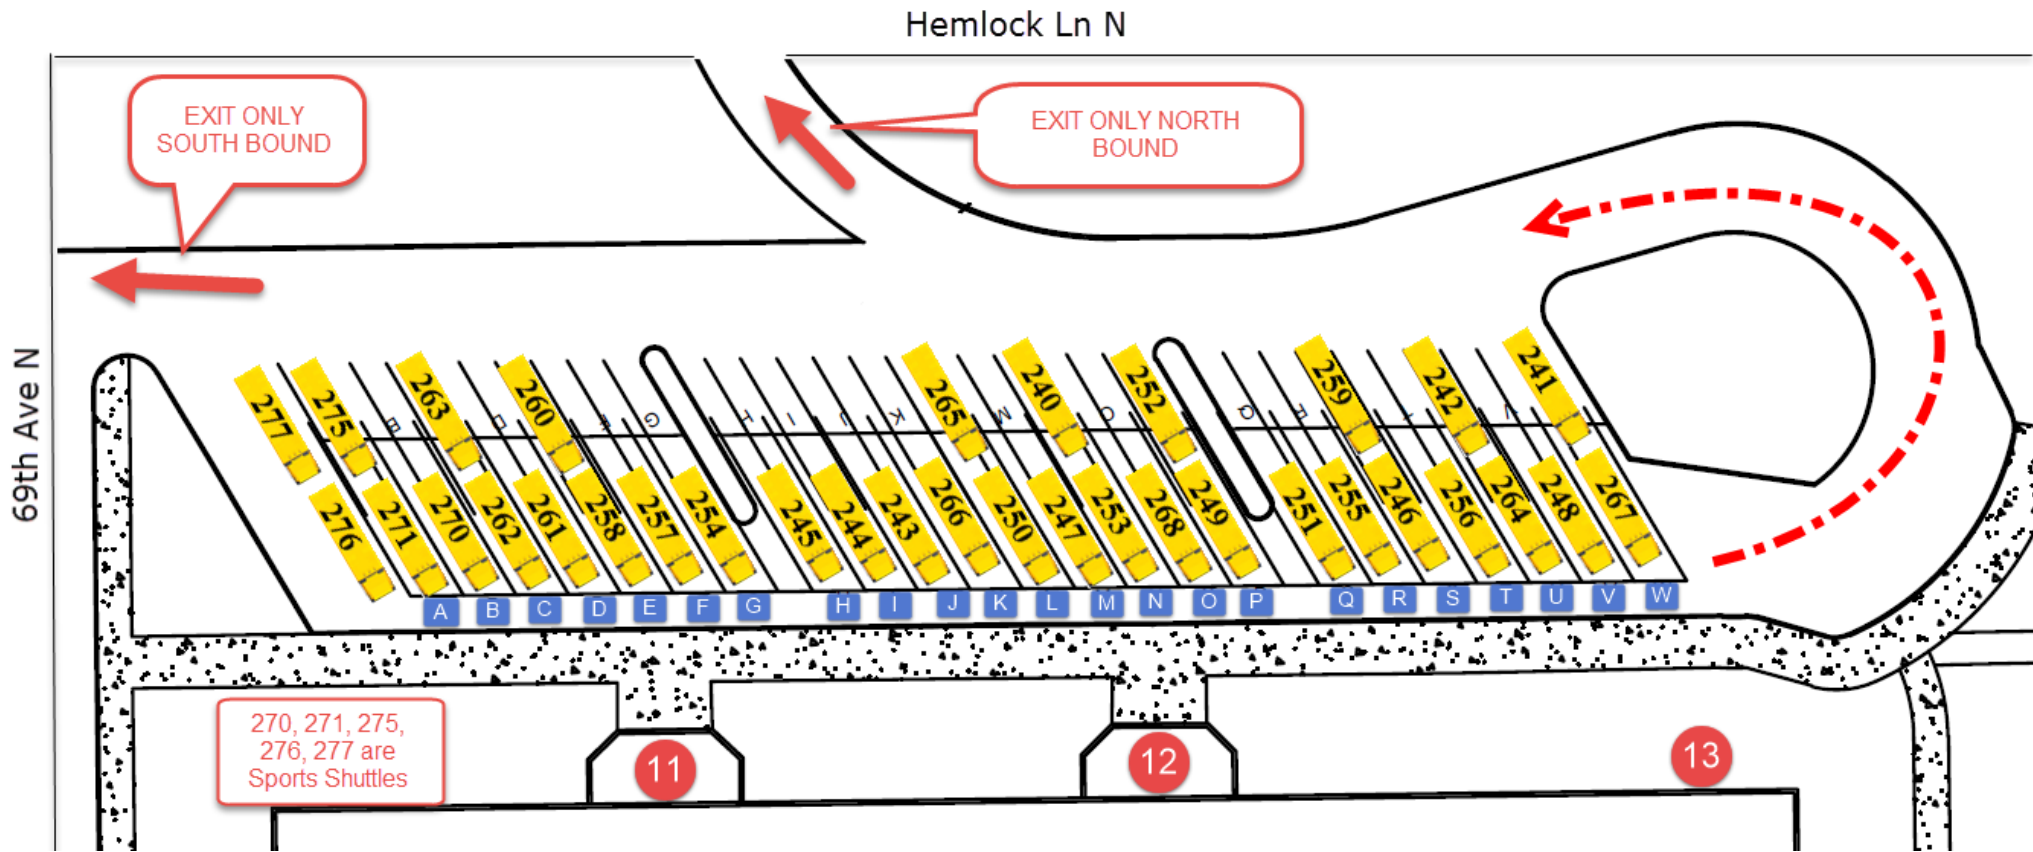

MAPLE GROVE MIDDLE

OSSEO AREA SCHOOLS

ISD 279

7000 Hemlock Ln N Maple Grove, MN 55443 8:10 AM – 2:40 PM

Drop: 7:50 AM Pull: 2:47

Big Bus and Sports Shuttle Lot (West Side of Building)

7000 Hemlock Ln N Maple Grove, MN 55443 8:10 AM – 2:40 PM

Special Education Lot (South Side of Building)